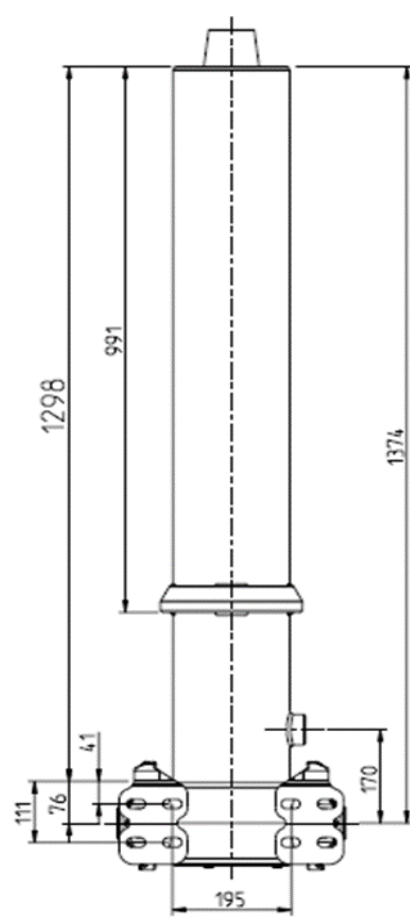

** DFC/EF D4 cylinders' spareparts included in 2020 spare catalog

DFC

NUMMI ■

DFC 169-X D4

DFC 169-X D5

Replacing older D4 cylinder with newer D5

When a D4 cylinder is needed as a spare part, a newer version D5 can be delivered with new D5 lower brackets.

There will be a few changes as a consequence:

- Cylinder pull out (free play) will be increased by 18 mm, thus stroke will be 18 mm shorter.
- Oil port will be moved 10 mm upwards.
- Support ring for cover tube will be moved 60 mm upwards. After 18 mm extra pull out, the effective difference will be 42 mm -> 42 mm more overlap with the D4 cover tube.

Tuotenumero number	Product	Nimike Item	Putkisarja Tube serie	Sisäputki Inner tube Ø
310105850		NY/LU DFC 169-5-6001 D5 (120)	120	91
310105852		NY/LU DFC 169-5-6501 D5 (130)	130	91
310105854		NY/LU DFC 169-5-6851 D5 (137)	137	91
310105862		NY/LU DFC 169-5-7151 D5 (143)	143	91
310105902		NY/LU DFC 149-4-4435 D5 (120) R	120	91
310105904		NY/LU DFC 149-4-5204 D5 (130)	130	91
310105906		NY/LU DFC 149-4-5484 D5 (137)	137	91
310105908		NY/LU DFC 149-4-5724 D5 (143)	143	91
310105914		NY/LU DFC 149-5-6000 D5 (120)	120	72
310105928		NY/LU DFC 169-6-5547 D5 (092) TB-395	092	72
310105932		NY/LU DFC 129-3-3605 D5 (120)	120	91
310105934		NY/LU DFC 129-4-4801 D5 (120)	120	72
310105936		NY/LU DFC 129-4-5201 D5 (130)	130	72
310105942		NY/LU DFC 191-6-7188 D5 (120)	120	91
310105968		NY/LU DFC 169-5-8151 D5 (163)	163	91
310115850		NY/LU DFC 169-5-6001 D5 (120) F	120	91
310115852		NY/LU DFC 169-5-6501 D5 (130) F	130	91
310115906		NY/LU DFC 149-4-5484 D5 (137) F	137	91
310115910		NY/LU DFC 149-4-5204 D5 (130) TB-1030F	130	72
310115944		NY/LU DFC 191-6-7788 D5 (130) F	130	91
310115946		NY/LU DFC 191-6-8568 D5 (143) F	143	91
310115948		NY/LU DFC 191-6-9768 D5 (163) F	163	91
310115950		NY/LU DFC 191-6-7788 D5 (130) TB-1030F	130	91
310115952		NY/LU DFC 191-6-8568 D5 143 TB-1030F	143	91
310115954		NY/LU DFC 191-6-9768 D5 (163) TB-1030F	163	91