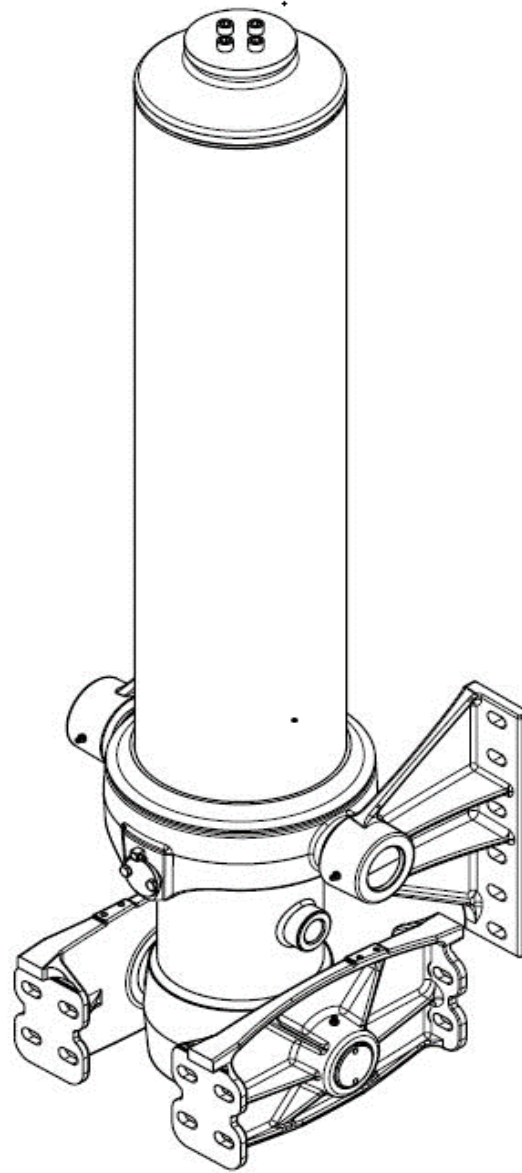

** DFC/EF D4 cylinders' spareparts included in 2020 spare catalog

DFC

NUMMI ■

DFC 169-X D4

DFC 169-X D5

Replacing older D4 cylinder with newer D5

When a D4 cylinder is needed as a spare part, a newer version D5 can be delivered with new D5 lower brackets.

There will be a few changes as a consequence:

- Cylinder pull out (free play) will be increased by 18 mm, thus stroke will be 18 mm shorter.
- Oil port will be moved 10 mm upwards.
- Support ring for cover tube will be moved 60 mm upwards. After 18 mm extra pull out, the effective difference will be 42 mm -> 42 mm more overlap with the D4 cover tube.