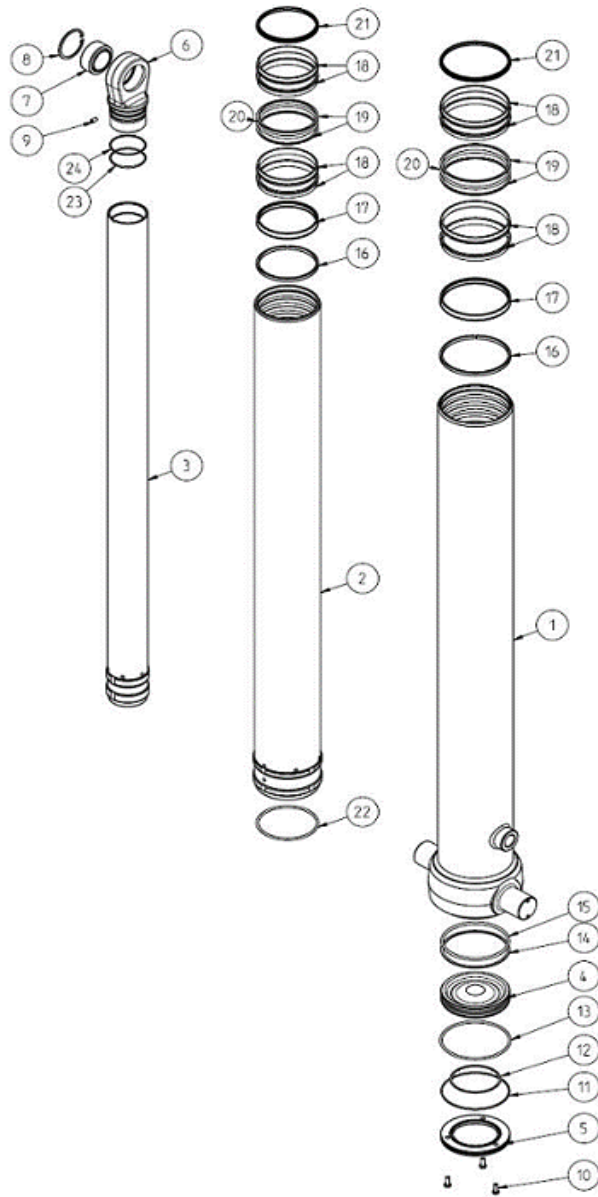

There will be a few changes as a consequence:

- Cylinder pull out (free play) will be increased by 18 mm, thus stroke will be 18 mm shorter.
- Oil port will be moved 10 mm upwards.
- Support ring for cover tube will be moved 60 mm upwards. After 18 mm extra pull out, the effective difference will be 42 mm -> 42 mm more overlap with the D4 cover tube.

Numero Number	Tuotenro Code	Nimike	Item	Putkisarja Tube serie
1	330105887	UP 171 DFE120 D5	OUTER TUBE 171 DFE120 D5	120
1	330105894	UP 216 DFE120 D5 F	OUTER TUBE 216 DFE120 D5 F	120
1	330105895	UP 216 DFE130 D5 F	OUTER TUBE 216 DFE130 D5 F	130
2	330105240	VP 91 DF120 D4/D5	CYLINDER TUBE 91 DF120 D4/D5	120
2	330105241	VP 110 DF120 D4/D5	CYLINDER TUBE 110 DF120 D4/D5	120
2	330105242	VP 129 DF120 D4/D5	CYLINDER TUBE 129 DF120 D4/D5	120
2	330105243	VP 149 DF120 D4/D5	CYLINDER TUBE 149 DF120 D4/D5	120
2	330105244	VP 169 DF120 D4/D5	CYLINDER TUBE 169 DF120 D4/D5	120
2	330105245	VP 191 DF120 D4/D5	CYLINDER TUBE 191 DF120 D4/D5	120
2	330105246	VP 214 DF 120 D4/D5	CYLINDER TUBE 214 DF 120 D4/D5	120
2	330105170	VP 91 DF130 D4/D5	CYLINDER TUBE 91 DF130 D4/D5	130
2	330105171	VP 110 DF130 D4/D5	CYLINDER TUBE 110 DF130 D4/D5	130
2	330105172	VP 129 DF130 D4/D5	CYLINDER TUBE 129 DF130 D4/D5	130
2	330105173	VP 149 DF130 D4/D5	CYLINDER TUBE 149 DF130 D4/D5	130
2	330105174	VP 169 DF130 D4/D5	CYLINDER TUBE 169 DF130 D4/D5	130
2	330105175	VP 191 DF130 D4/D5	CYLINDER TUBE 191 DF130 D4/D5	130
2	330105180	VP 91 DF137 D4/D5	CYLINDER TUBE 91 DF137 D4/D5	137
2	330105181	VP 110 DF137 D4/D5	CYLINDER TUBE 110 DF137 D4/D5	137
2	330105182	VP 129 DF137 D4/D5	CYLINDER TUBE 129 DF137 D4/D5	137
2	330105183	VP 149 DF137 D4/D5	CYLINDER TUBE 149 DF137 D4/D5	137