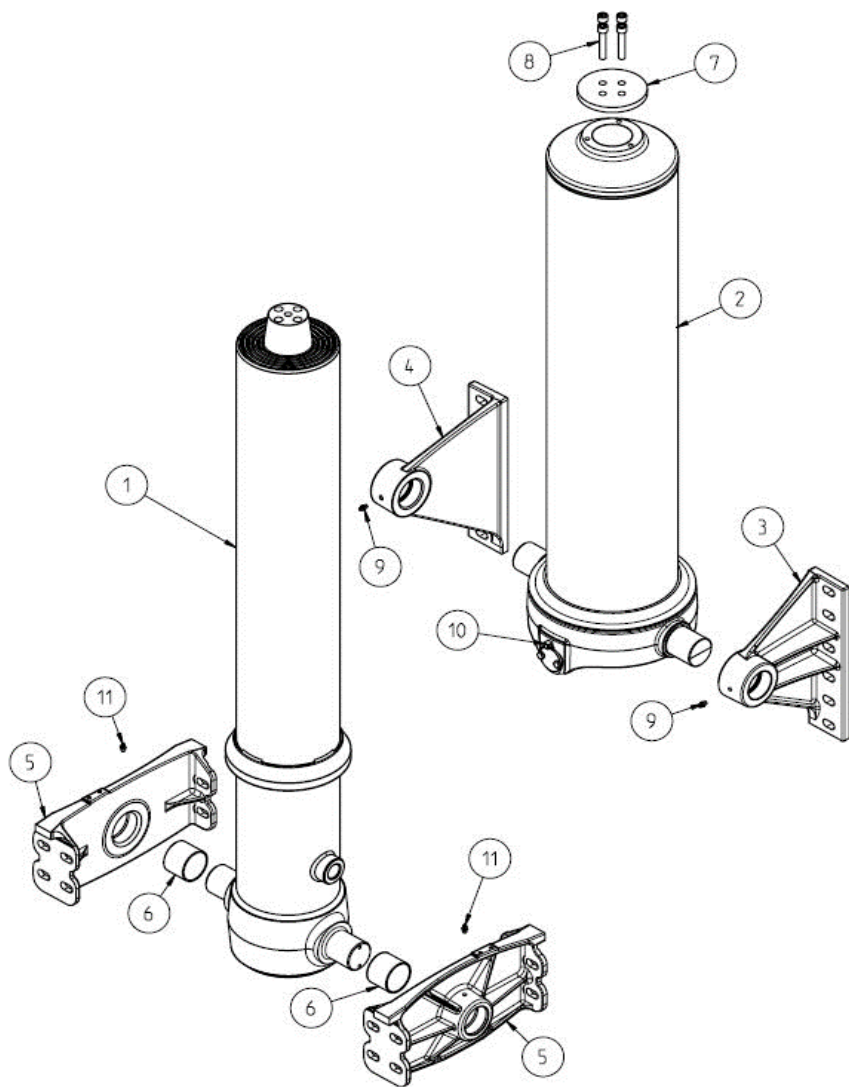

** DFC/EF D4 cylinders' spareparts included in 2020 spare catalog

DFC

NUMMI ■

DFC 169-X D4

DFC 169-X D5

Replacing older D4 cylinder with newer D5

When a D4 cylinder is needed as a spare part, a newer version D5 can be delivered with new D5 lower brackets.

There will be a few changes as a consequence:

- Cylinder pull out (free play) will be increased by 18 mm, thus stroke will be 18 mm shorter.
- Oil port will be moved 10 mm upwards.
- Support ring for cover tube will be moved 60 mm upwards. After 18 mm extra pull out, the effective difference will be 42 mm -> 42 mm more overlap with the D4 cover tube.

Tuotenumero number	Product	Nimike Item	Putkisarja Tube serie	Sisäputki Inner tube Ø
310105850		NY/LU DFC 169-5-6001 D5 (120)	120	91
310105852		NY/LU DFC 169-5-6501 D5 (130)	130	91
310105854		NY/LU DFC 169-5-6851 D5 (137)	137	91
310105862		NY/LU DFC 169-5-7151 D5 (143)	143	91
310105902		NY/LU DFC 149-4-4435 D5 (120) R	120	91
310105904		NY/LU DFC 149-4-5204 D5 (130)	130	91
310105906		NY/LU DFC 149-4-5484 D5 (137)	137	91
310105908		NY/LU DFC 149-4-5724 D5 (143)	143	91
310105914		NY/LU DFC 149-5-6000 D5 (120)	120	72
310105928		NY/LU DFC 169-6-5547 D5 (092) TB-395	092	72
310105932		NY/LU DFC 129-3-3605 D5 (120)	120	91
310105934		NY/LU DFC 129-4-4801 D5 (120)	120	72
310105936		NY/LU DFC 129-4-5201 D5 (130)	130	72
310105942		NY/LU DFC 191-6-7188 D5 (120)	120	91
310105968		NY/LU DFC 169-5-8151 D5 (163)	163	91
310115850		NY/LU DFC 169-5-6001 D5 (120) F	120	91
310115852		NY/LU DFC 169-5-6501 D5 (130) F	130	91
310115906		NY/LU DFC 149-4-5484 D5 (137) F	137	91
310115910		NY/LU DFC 149-4-5204 D5 (130) TB-1030F	130	72
310115944		NY/LU DFC 191-6-7788 D5 (130) F	130	91
310115946		NY/LU DFC 191-6-8568 D5 (143) F	143	91
310115948		NY/LU DFC 191-6-9768 D5 (163) F	163	91
310115950		NY/LU DFC 191-6-7788 D5 (130) TB-1030F	130	91
310115952		NY/LU DFC 191-6-8568 D5 143 TB-1030F	143	91
310115954		NY/LU DFC 191-6-9768 D5 (163) TB-1030F	163	91